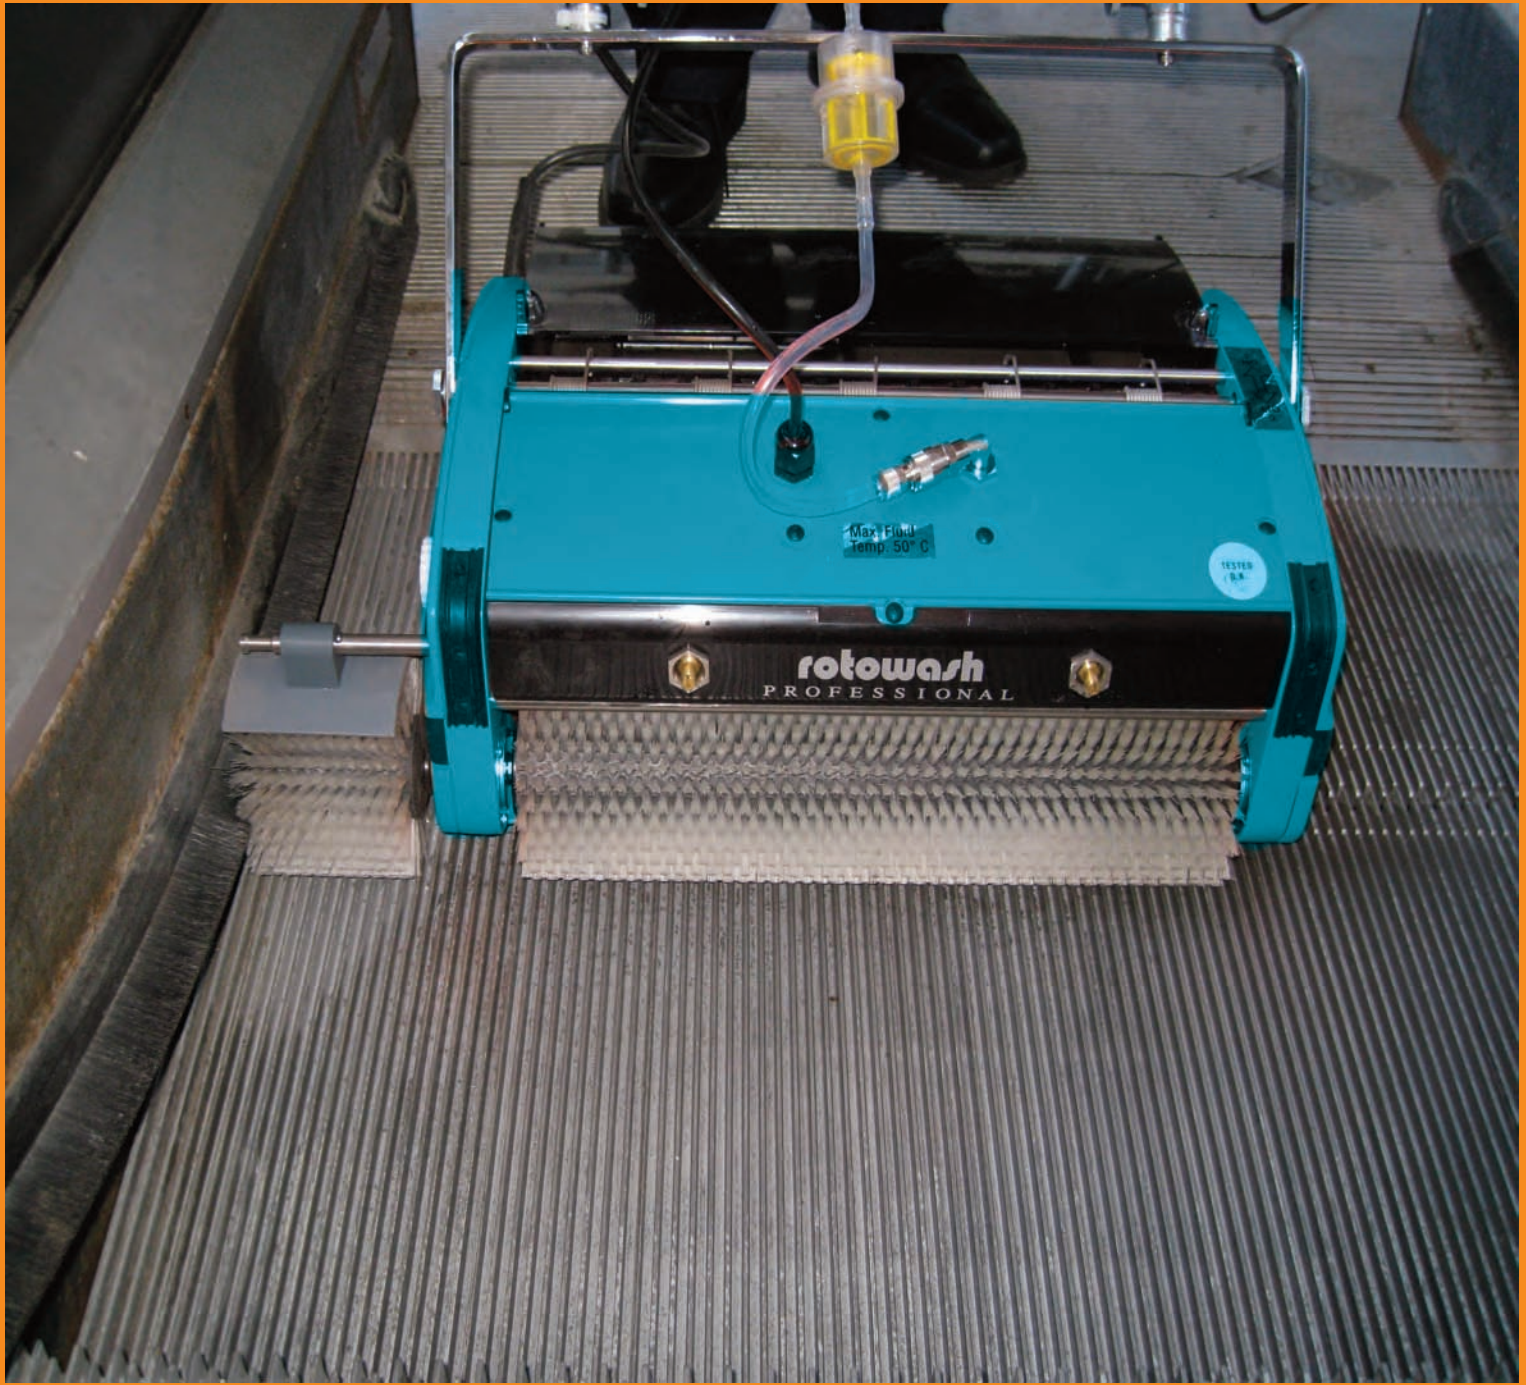

rotowash - in the grooves

Setting the standards in
escalator, travelator and
entrance matting cleaning

Contact:
Kleen Kuip Supply Mart Inc.
 11 Banigan Drive
 Toronto ON Canada
 M4H1G3
 Phone: 416-429-0401
 Email: sales@kleenkuip.com
 Web: www.kleenkuip.com

rotowash

M Class Escalator Range

- Cleans and Dries Escalators and Travelators
- Escalator conversion kit available for B Models 30cm, 45cm & 60cm brush widths
- Fast and easy to use
- Side Brush cleans to the edge
- Standard Brushes will clean and dry both carpets and slip resistant floors
- Entrance Matting cleaned and dried in minutes
- Up to 45% more productive than previous models

Escalator Conversion Kit for B Models

Quality Assurance
 The Kite mark is the British Standards Institution sign for the quality in design and manufacture of Rotowash products

Dept. of Environment Approved Systems 1993